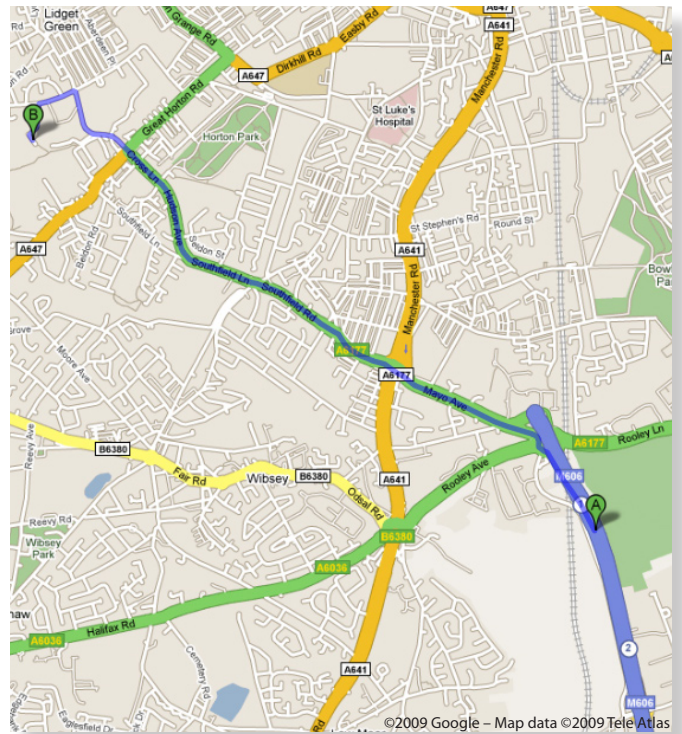

From the M62

1. Leave the M62 Motorway at Junction 26, follow signs for M606 Bradford.
2. Continue north on the M606, exit at junction 1, toward Ring Rd (West)
3. At the roundabout, take the 3rd exit onto the A6177 ramp to A641/Ring Rd (459 ft)
4. Continue to follow A6177 (1.7 mi)
5. Continue on Becksid Rd (0.3 mi)
6. At the mini roundabout, take the 1st exit onto Spencer Rd (0.1 mi)
7. After the car wash, turn left onto Brackenbeck Rd (0.1 mi)
8. Continue to the end of Brackenbeck Rd, turn right to arrive at Lindapter International

From Leeds & Bradford Airport

1. Head west (0.1 mi)
2. At the roundabout, take the 1st exit onto White House Ln (0.2 mi)
3. At the roundabout, take the 1st exit onto A658. Continue and go through 1 roundabout (4.8 mi)
4. At the roundabout, take the 2nd exit onto A6176/Pullan Ave (1.2 mi)
5. Continue on A6177/Bolton Rd (2.5m)
6. Turn right at Legrams Ln (0.4 mi)
7. Turn left at Cemetery Rd (23 ft)
8. Continue on Becksid Rd (0.2 mi)
9. At the mini roundabout, take the 3rd exit onto Spencer Rd (0.1 mi)
10. After the car wash, turn left onto Brackenbeck Rd (0.1 mi)
11. Continue to the end of Brackenbeck Rd, turn right to arrive at Lindapter International